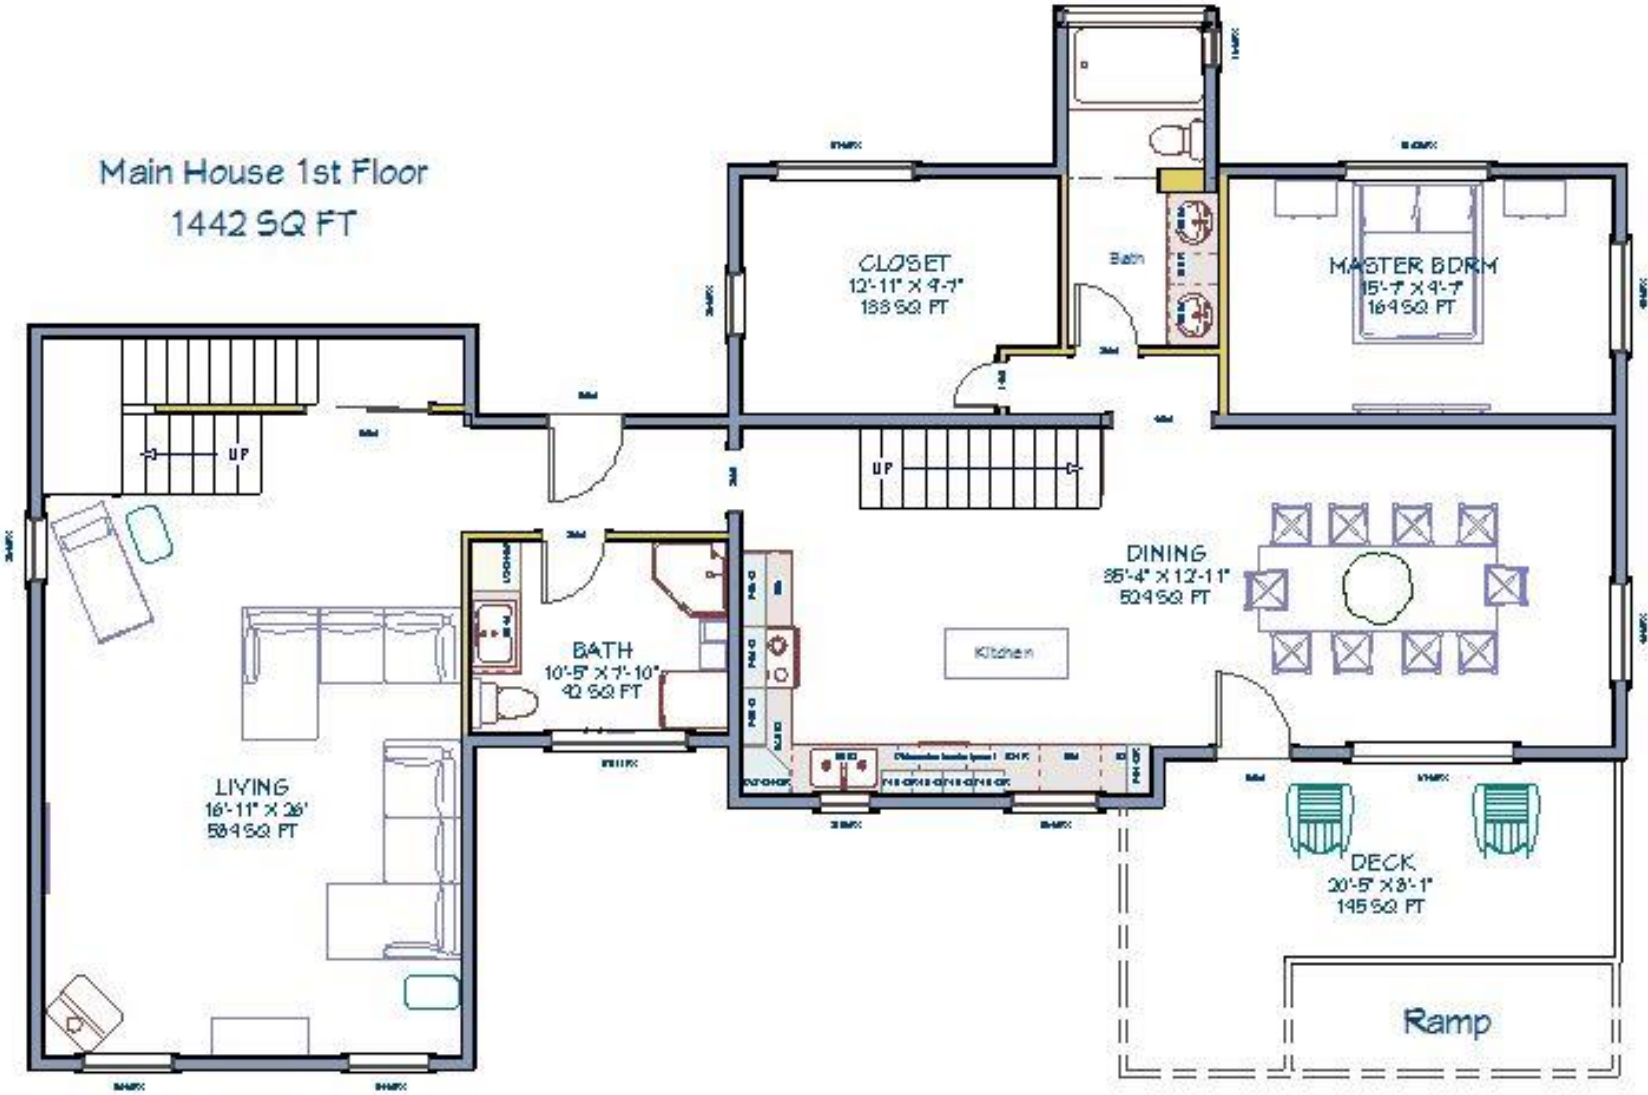

House and Building Plans

Courter Country Farm

Permit Number: 19-01265

House and Building Plans

# House and Building Plans

Courter Country Farm

Permit Number: 19-01265

House and Building Plans

Courter Country Farm

Permit Number: 19-01265