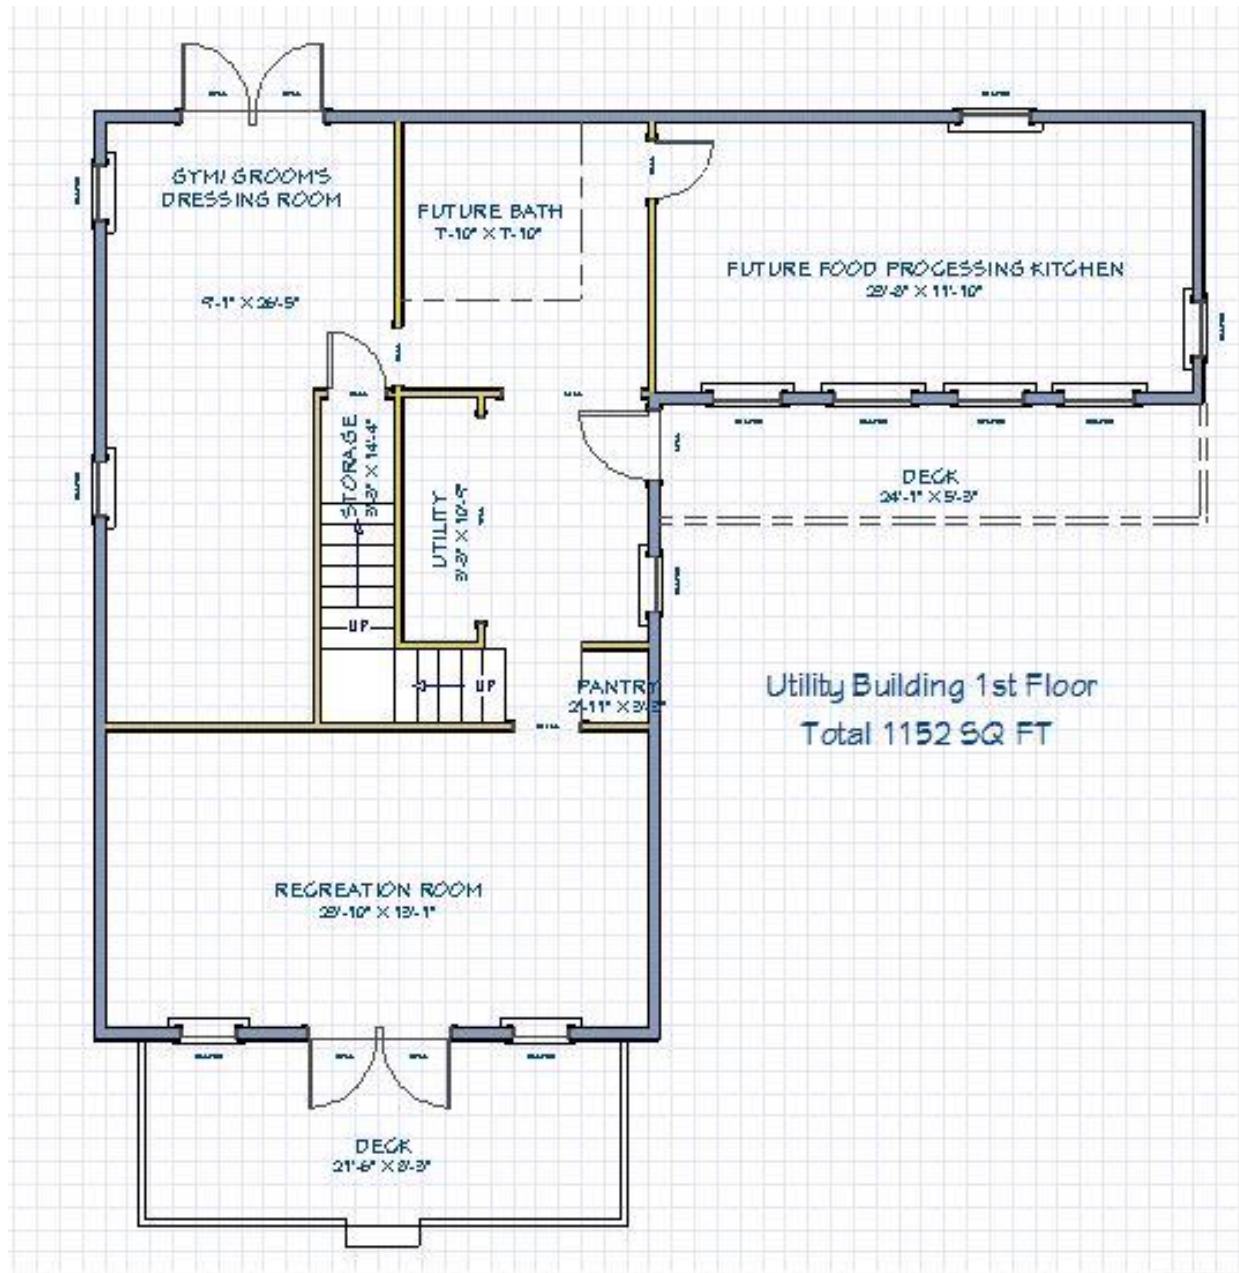

House and Building Plans

Courter Country Farm

Permit Number: 19-01265

House and Building Plans

# House and Building Plans

Courter Country Farm

Permit Number: 19-01265

House and Building Plans

Courter Country Farm

Permit Number: 19-01265